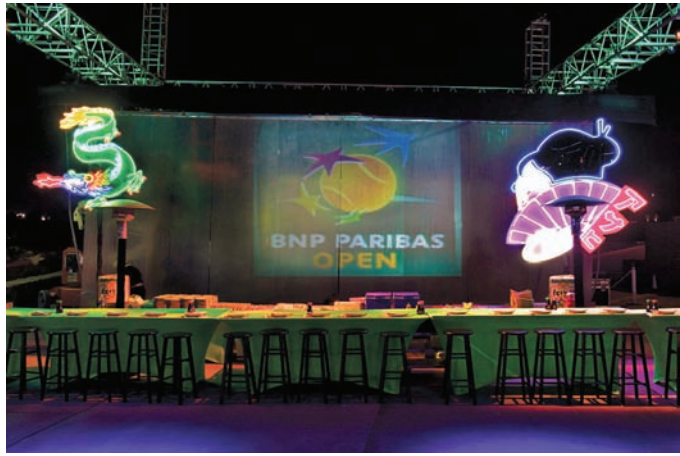

MISTRESS OF CEREMONIES

tional group that I knew required something attention-grabbing,” she recalls. Shari rounded up 11 classic cars (with drivers) and sent them to pick up the players and bring them to the party. She had a 50s-themed band, an In-N-Out Burger trailer, and a 40-foot-long sushi bar with tall stools waiting for them. In no time at all, she observed the energetic texting of the stars telling their friends that this was going to be a great party. The venue quickly filled up and the event was a big hit.

Shari’s most recent “big name” event client is the BNP Paribas Players Party for 400. She had a 50s-themed band, an In-N-Out Burger trailer, and a 40-foot-long sushi bar with tall stools. The event was a big hit.